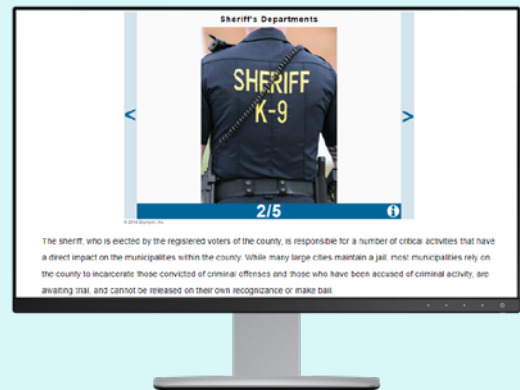

Rigorous, engaging, career-relevant course design

Imagine Edgenuity CTE courses introduce students to careers focused around law and safety roles and responsibilities, as well as providing opportunities for students to deepen their understanding of the course material by applying academic and technical skills to real-world tasks and learning experiences. Course content focuses on objectives directly related to relevant, current technologies, and practices.

The career focus provides students with a sense of direction that motivates students to stay in school and achieve. Edgenuity’s CTE courses ready students for work in these industries with learning experiences designed to help students gain critical leadership, communication, teamwork, problem-solving, critical thinking, and interpersonal skills needed to succeed in the world beyond high school. By providing a clear context for learning, Edgenuity ignites student interest and helps students make informed decisions about their future.

IMAGINE EDGENUITY’S LAW, PUBLIC SAFETY, CORRECTIONS, AND SECURITY COURSES INCLUDE:

- Career-relevant hands-on projects
- Engaging direct-instruction videos
- Performance rubrics and exemplars to aid in instructor grading
- Contextual vocabulary support to help students with terms and phrases

Learn more at: [imaginelearning.com/CTE](https://www.imaginelearning.com/CTE)

**US Bureau of Labor Statistics

*semester course

eDL Edgenuity offers a suite of eDynamic Learning electives on a subscription basis, allowing students to pursue a large range of interests in language arts, creative arts, STEM, and CTE. These electives are priced separately by enrollment.

†Torpey, Elka. (2015) Clusters, pathways, and BLS: Connecting career information. Career Outlook. U.S. Bureau of Labor Statistics.

Retrieved from <https://www.bls.gov/careeroutlook/2015article/careerclusters.htm#Law,%20public%20safety,%20corrections,%20and%20sec>